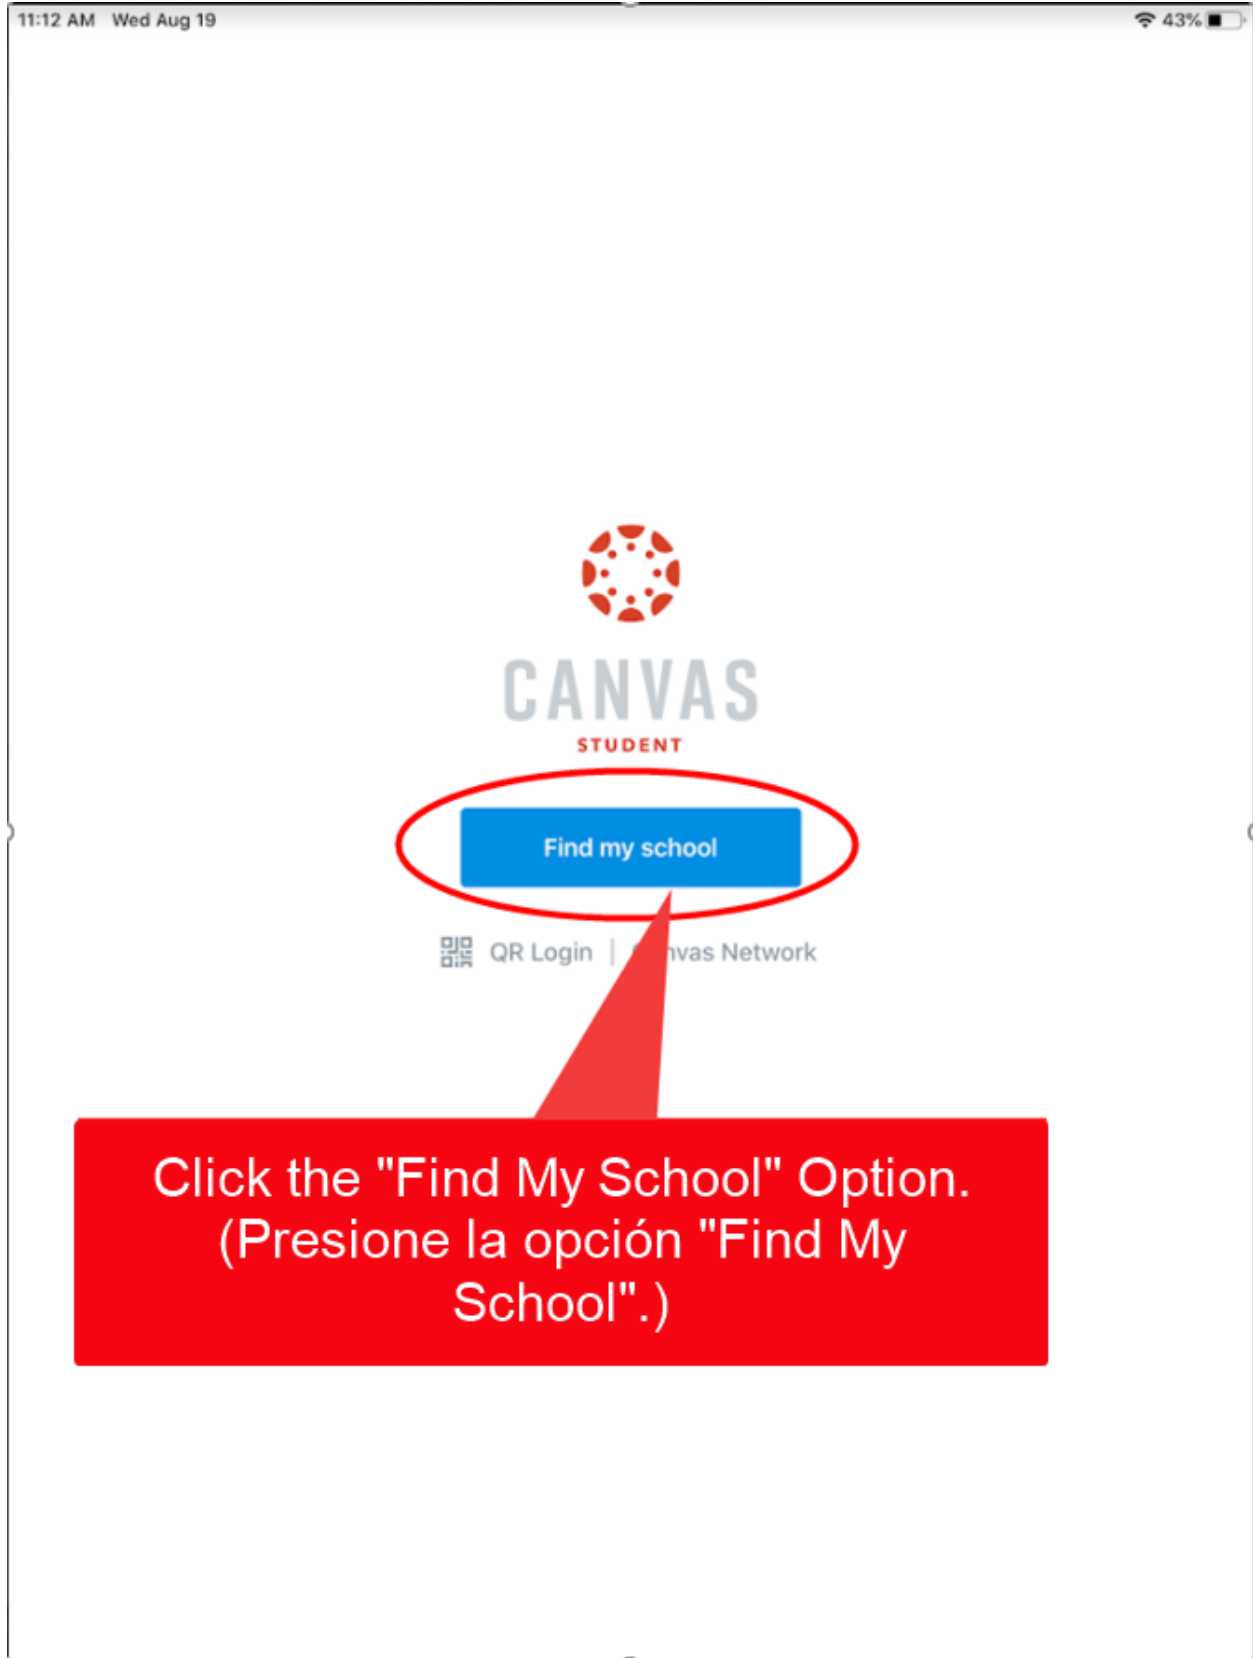

How to Login to Canvas Student on iPad

1)

How to Login to Canvas Student on iPad

2)

How to Login to Canvas Student on iPad

How to Login to Canvas Student on iPad

3)

11:12 AM Wed Aug 19 43%